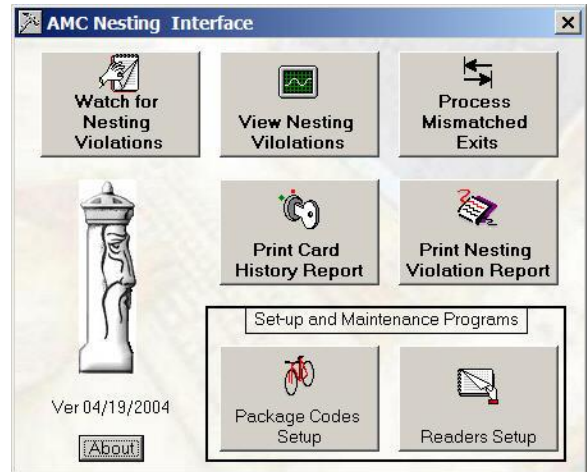

The Answer to the Missing Feature of Nesting For ScanNet Software

Allows Tracking, Automatic Turn-Off, & Billing of Violations to the Nesting Rules within a Garage

Specify which readers participate in nesting

Ideal for Monthly Parkers

Assigned package codes are monitored to ensure that parkers proceed from the entrance of a facility to the nesting area or exit the nesting area & proceed to an exit within a predetermined amount of time.

If the parkers don't meet the grace period, the credential instantly becomes invalid

AMC Nesting Interface Program 02:44:48 PM

Check For Credential Nesting Violations

When The Red Light Is Visible the Process is Waiting. The Green Light Indicates that it is processing the data.