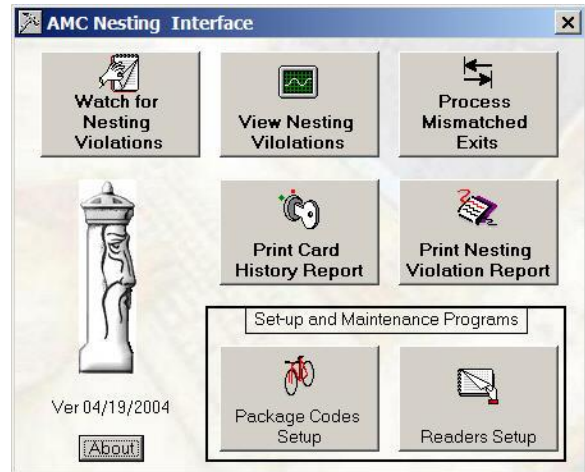

The Answer to the Missing Feature of Nesting For ScanNet Software

Allows Tracking, Automatic Turn-Off, & Billing of Violations to the Nesting Rules within a Garage

Specify which readers participate in nesting

Ideal for Monthly Parkers

Assigned package codes are monitored to ensure that parkers proceed from the entrance of a facility to the nesting area or exit the nesting area & proceed to an exit within a predetermined amount of time.

If the parkers don't meet the grace period, the credential instantly becomes invalid.

AMC Nesting Interface Program 02:44:48 PM

Check For Credential Nesting Violations

When The Red Light Is Visible the Process is Waiting. The Green Light Indicates that it is processing the data.