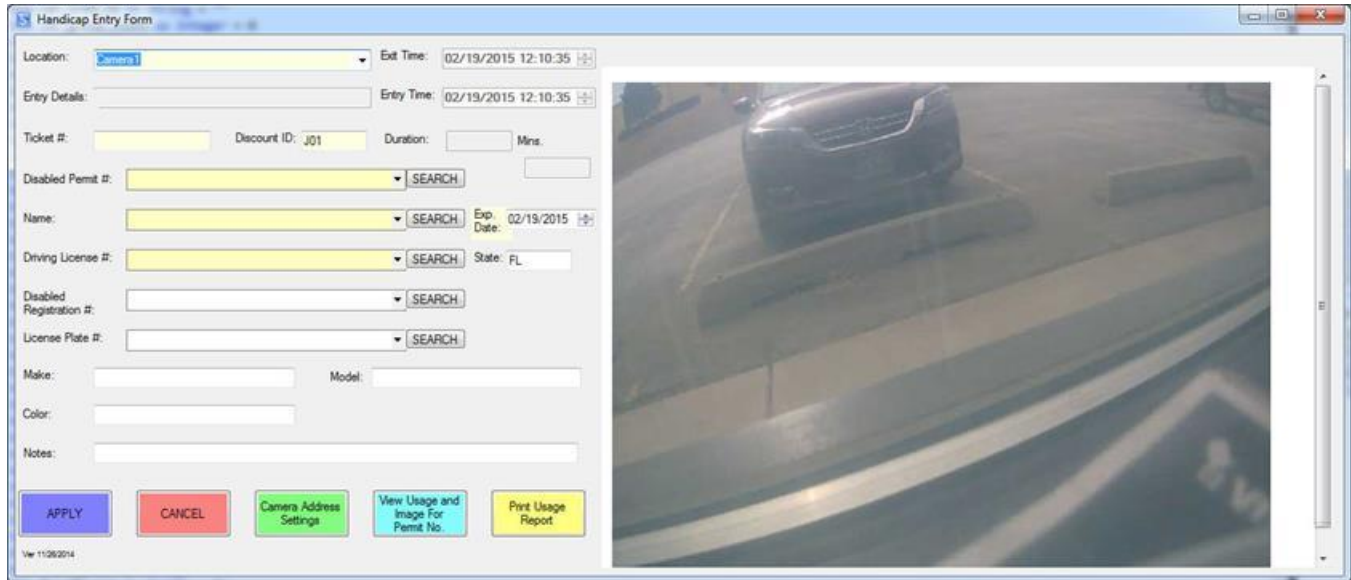

Simplifies Handicap Parking Validations

Ticket Is Remotely Validated & Assigned as “No Charge”

Kiosk Interfaced With Commend System

Automatically Matches License Plate Image to Ticket Number

Program Automatically Transmits Image of Customer Data & Pops-Up the Entry Form in the Command Center