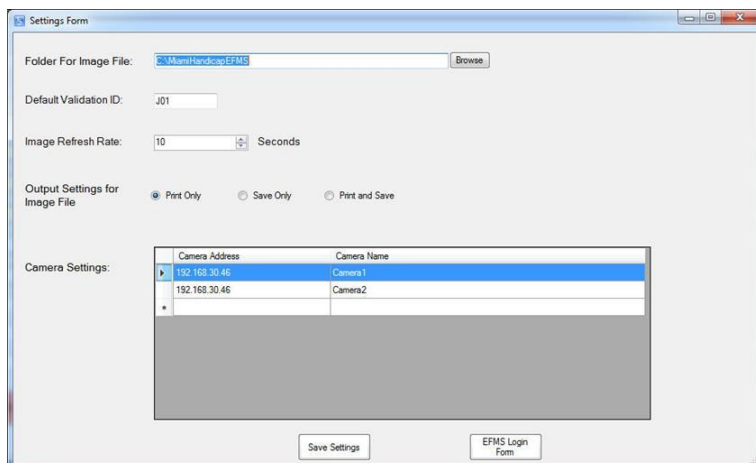

Simplifies Handicap Parking Validations

Ticket Is Remotely Validated & Assigned as “No Charge”

Kiosk Interfaced With Commend System

Automatically Matches License Plate Image to Ticket Number

Program Automatically Transmits Image of Customer Data & Pops-Up the Entry Form in the Command Center