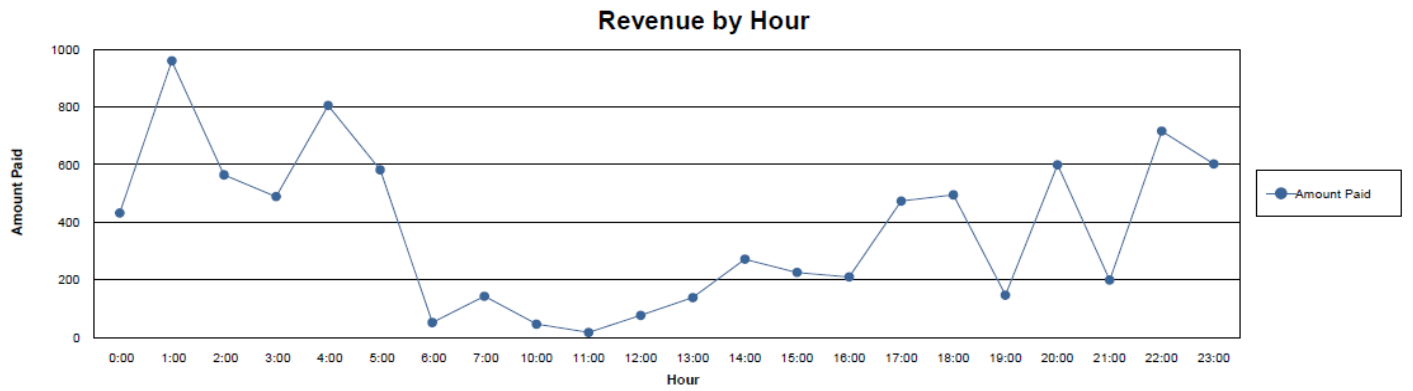

Lot Revenue By Hour Graph
For the period 4/1/2016 through 4/30/2016.

Lot: Main lot

Lot: Valet Lot